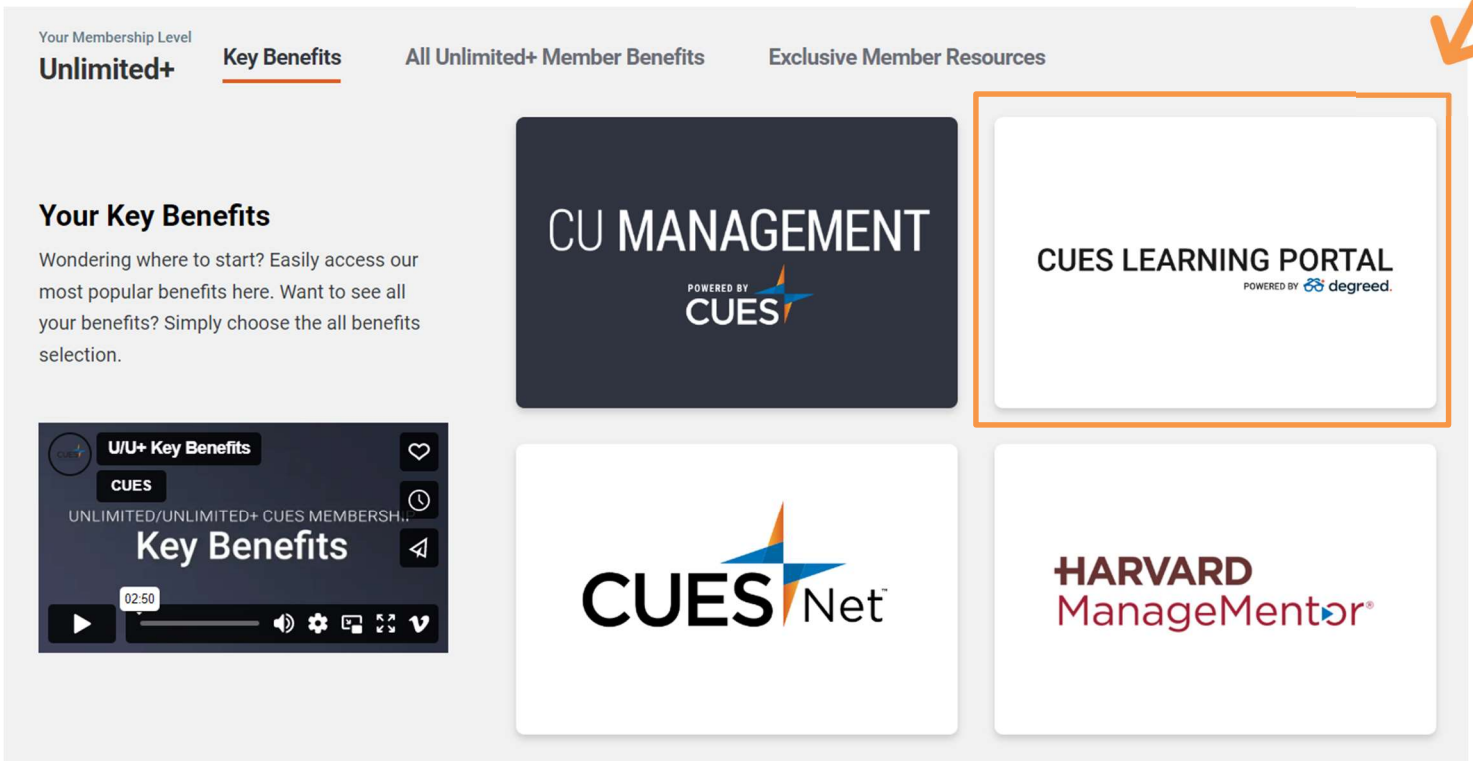

CUES Learning Portal

How to Access CUES Learning Portal

Once Logged in to CUES.org, you will be directed to the MyCUES Dashboard. From here, You can access the CUES Learning Portal by scrolling down to the “Your Key Benefits” section.

Tips to Leverage CUES Learning Portal

Pathways

Check out the pathways and follow those aligned to topics of interest. Whether you complete the pathway in full or leverage individual pieces of content, pathways provide you with access to quality, curated content.